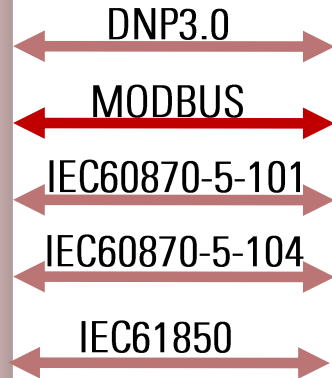

# ALL SCADA SW BRANDS

ALL WIRED MEDIA  
RS232 / RS485 / ETH.  
MASTER / SLAVE

# Gate2MDLC MDLC Front End Processor

OPTIONAL REDUNDANCY  
OPERATING -40°C to +70°C  
12-48VDC / 90-240VAC