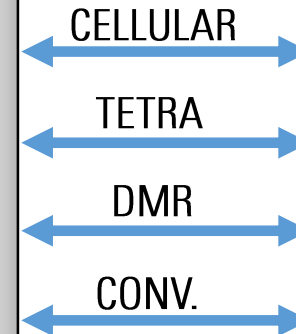

# ALL SCADA SW BRANDS

ALL WIRED MEDIA  
RS232 / RS485 / ETH.  
MASTER / SLAVE

# Gate2MDLC MDLC Front End Processor

OPTIONAL REDUNDANCY  
OPERATING -40°C to +70°C  
12-48VDC / 90-240VAC