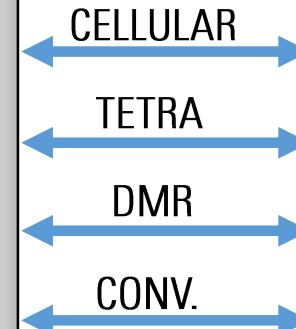

ALL BRANDS

ALL WIRED MEDIA
RS232 / RS485 / ETH.
MASTER / SLAVE

Gate2IEC

IEC61850 SERVER & CLIENT

OPTIONAL REDUNDANCY
OPERATING -40°C to +70°C
12-48VDC / 90-240VAC

ALL WIRELESS MEDIA

TETRA
RADIO

CONVENTIONAL
RADIO

DMR (MOTOTRBO)
RADIO