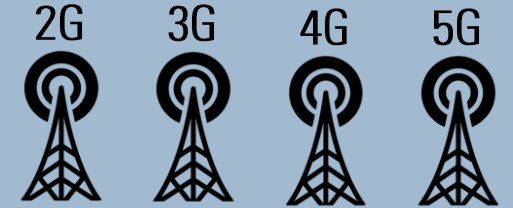

ALL BRANDS

ALL WIRED MEDIA
RS232 / RS485 / ETH.
MASTER / SLAVE

Gate2IEC

IEC61850 SERVER & CLIENT

OPTIONAL REDUNDANCY
OPERATING -40°C to +70°C
12-48VDC / 90-240VAC

ALL WIRELESS MEDIA

TETRA
RADIO

CONVENTIONAL
RADIO

DMR (MOTOTRBO)
RADIO