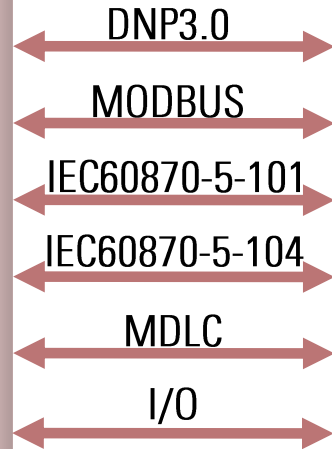

ALL BRANDS

ALL WIRED MEDIA
RS232 / RS485 / ETH.
MASTER / SLAVE

Gate2IEC

IEC61850 SERVER & CLIENT

OPTIONAL REDUNDANCY
OPERATING -40°C to +70°C
12-48VDC / 90-240VAC

ALL WIRELESS MEDIA

TETRA
RADIO

CONVENTIONAL
RADIO

DMR (MOTOTRBO)
RADIO