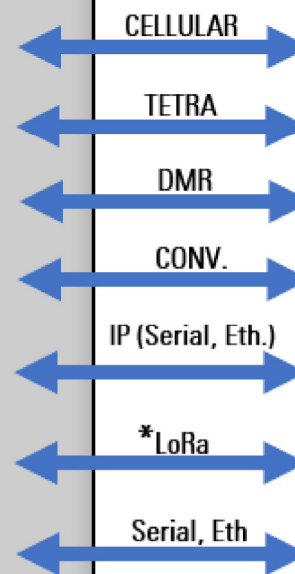

ALL SCADA SW VENDORS

ALL WIRED MEDIA
RS232 / RS485 / ETH.
MASTER / SLAVE

GATE2MDLC

Front End Processor

SUPPORTING
200K < I/O POINTS
EMBEDDED SOLUTION

EXTENDED FEATURES
SW DIAGNOSTIC
AUTOMATION
MIMIC PANEL

MDLC

TETRA RADIO
DMR or CPNVENTIONAL RADIO

**SUPPORTS ALL MOTOROLA RTUs
ACE3600/ACE1000/MC-EDGE
MOSCAD/MOSCAD-L/MOSCAD-M**