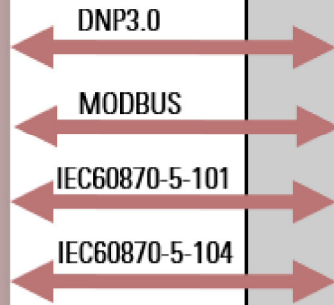

ALL SCADA SW VENDORS

ALL WIRED MEDIA
RS232 / RS485 / ETH.
MASTER / SLAVE

GATE2MDLC

Front End Processor

SUPPORTING
200K < I/O POINTS
EMBEDDED SOLUTION

EXTENDED FEATURES
SW DIAGNOSTIC
AUTOMATION
MIMIC PANEL

MDLC

TETRA RADIO
DMR or CPNVENTIONAL RADIO

**SUPPORTS ALL MOTOROLA RTUs
ACE3600/ACE1000/MC-EDGE
MOSCAD/MOSCAD-L/MOSCAD-M**